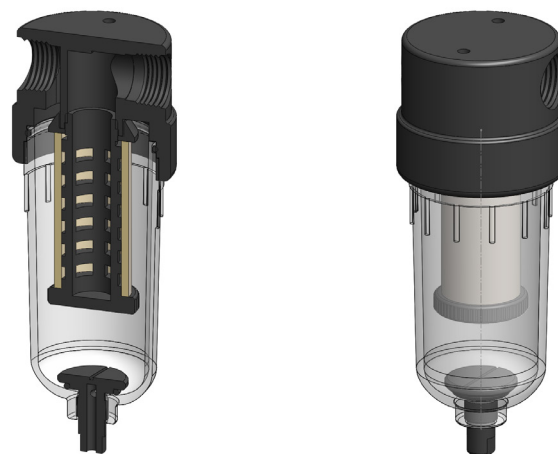

Materials	Aluminum & Polyamide
Pressure	150 psi
Ports	1/4" or 1/2"
Element	25.64.□

AN212 series filter housings have an anodised aluminum head with polyamide bowl and internals.

They are supplied with 1/4" or 1/2" ports and have a range of drain options including an automatic version. These housings are suitable for compressed air systems and general filtration applications.

Standard housings have NPT ports and Viton seals. Other seal types are available as an option. BSPT and BSPP port types are also available.

Technical Specifications

Housing Model	AN212.201	AN212.221	AN212.261	AN212.271	AN212.401	AN212.421	AN212.461	AN212.471
Port Size	1/4" NPT	1/4" NPT	1/4" NPT	1/4" NPT	1/2" NPT	1/2" NPT	1/2" NPT	1/2" NPT
Drain	None	1/4" NPT	Manual	Automatic	None	1/4" NPT	Manual	Automatic
Maximum Pressure, psi	150	150	150	150	150	150	150	150
Maximum Temperature, °F	120	120	120	120	120	120	120	120
Materials of Construction (1)								
Head	AL	AL	AL	AL	AL	AL	AL	AL
Bowl & Internals	PA	PA	PA	PA	PA	PA	PA	PA
Seals (2)	Viton	Viton	Viton	Viton	Viton	Viton	Viton	Viton
Filter Element Code (3)	25.64.□	25.64.□	25.64.□	25.64.□	25.64.□	25.64.□	25.64.□	25.64.□
Adsorber Cartridge Code (4)	25.64.AT□	25.64.AT□	25.64.AT□	-	25.64.AT□	25.64.AT□	25.64.AT□	-
Principle Dimensions in inches								
Diameter	2.45	2.45	2.45	2.45	2.45	2.45	2.45	2.45
Height	6.25	6.25	6.75	6.75	6.25	6.25	6.75	6.75
Volume, cc	140	140	140	140	140	140	140	140
Weight, lbs	0.65	0.65	0.65	0.65	0.65	0.65	0.65	0.65
Accessories								
Mounting Bracket	MB.SS21	MB.SS21	MB.SS21	MB.SS21	MB.SS21	MB.SS21	MB.SS21	MB.SS21

(4) Replace the □ with the type required, e.g. 25.64.AT01. Adsorber cartridges are not suitable for housings with automatic drains

Contact Us

Classic Filters Ltd.
Sextant Park
Neptune Close
Rochester
Kent
England
ME2 4LU